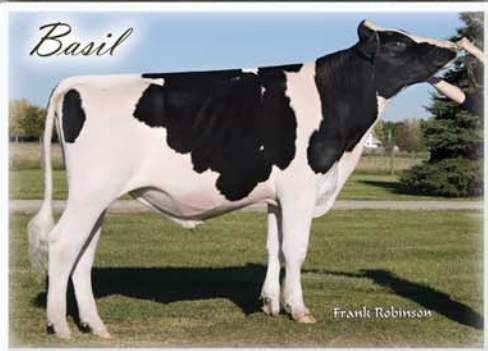

BASIL

7H09417 Frozenes JK BASIL-ET ♦ aAa: 423 ♦ DMS: 234,246

- ◆ The cross of Dundee x DURHAM for built in show-ring success
- ◆ Dam has a 64", big, beautiful, dairy frame with a super udder
- ◆ High components from three Excellent dams with Excellent mammary systems

Sire: Regancrest Dundee-ET (EX-95)
Dam: Frozenes Durham Bella (EX-93-2E-EX-MS)
5-2 365d 43,597M 4.3% 1,863F 2.9% 1,281P
MGS: Regancrest Elton DURHAM-ET (EX-90-GM)
MGD: Frozenes Broker Vidalia (EX-94-EX-MS-GMD-DOM)
4-9 365d 45,800M 4.0% 1,835F 3.0% 1,361P
3rd Dam: Roost Jingle Wanda-TW (EX-92-EX-MS-DOM)
7-7 305d 30,270M 3.9% 1,177F 3.1% 926P