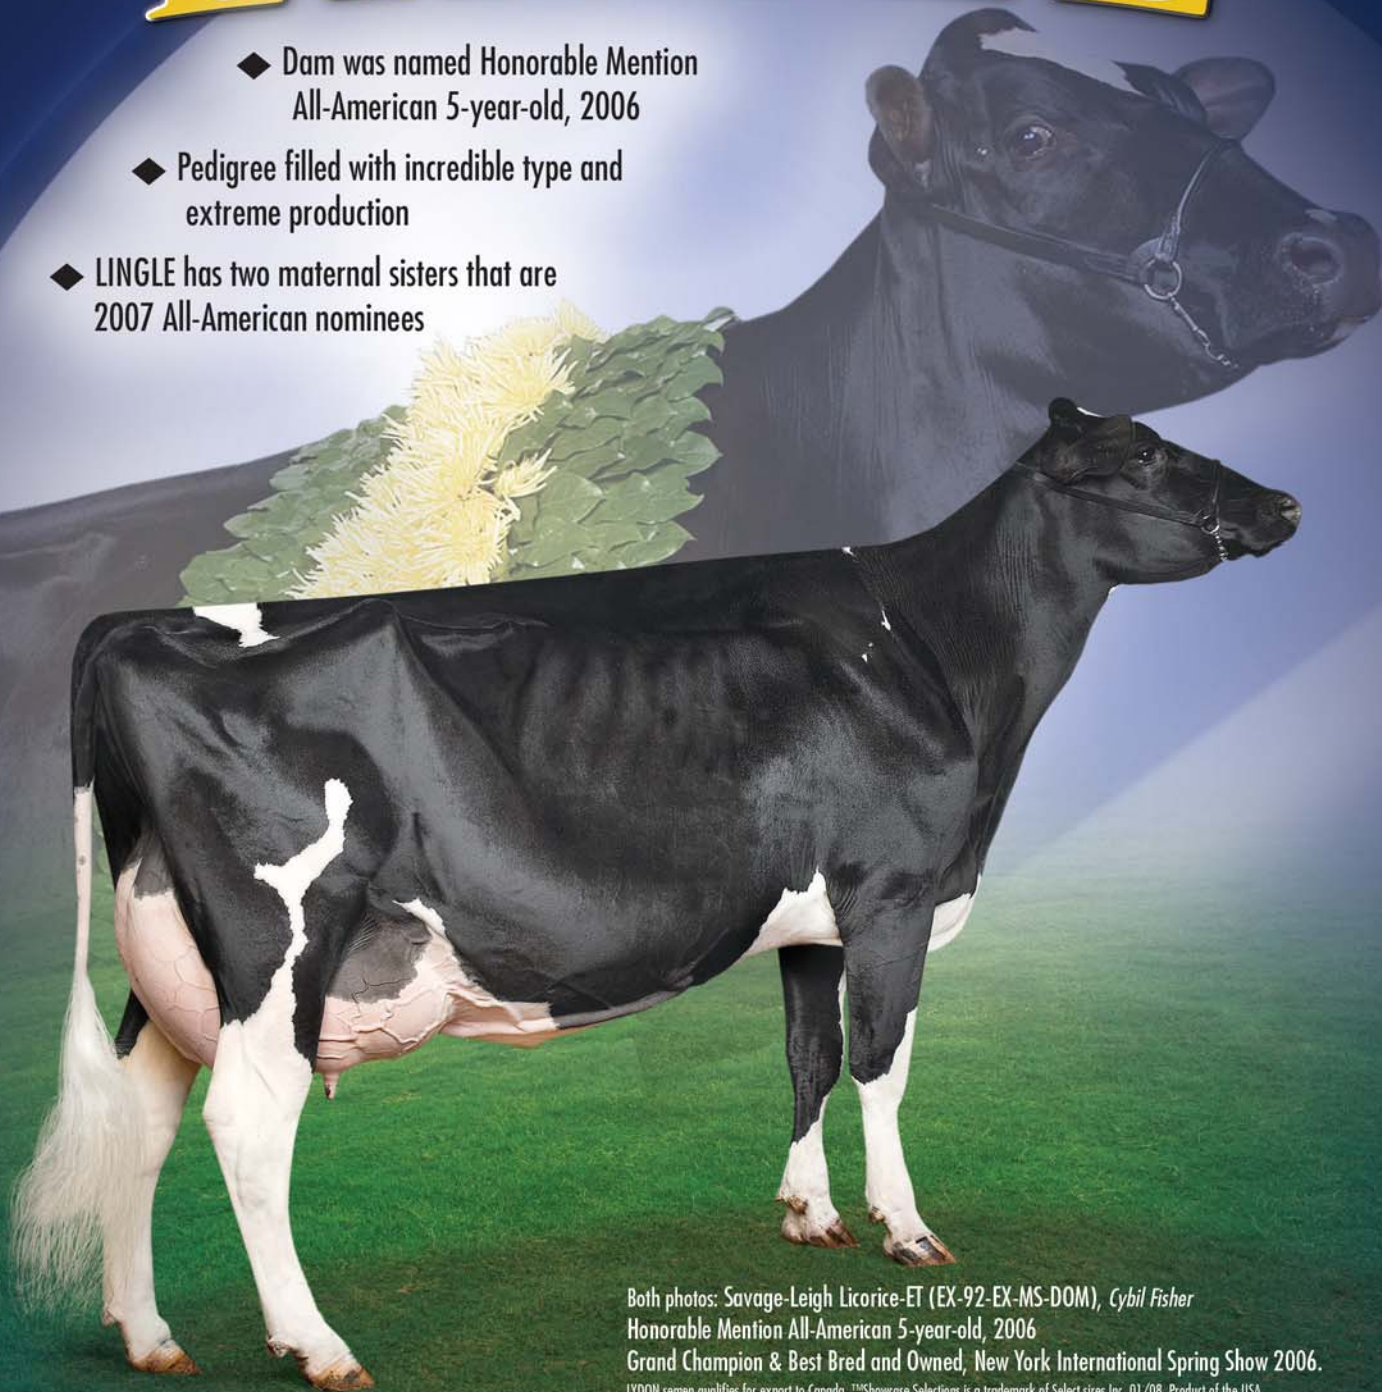

# LINGLE

- ◆ Dam was named Honorable Mention All-American 5-year-old, 2006
- ◆ Pedigree filled with incredible type and extreme production
- ◆ LINGLE has two maternal sisters that are 2007 All-American nominees

Both photos: Savage-Leigh Licorice-ET (EX-92-EX-MS-DOM), Cybil Fisher  
Honorable Mention All-American 5-year-old, 2006  
Grand Champion & Best Bred and Owned, New York International Spring Show 2006.  
LYDON semen qualifies for export to Canada. <sup>TM</sup>Showcase Selections is a trademark of Select Sires Inc. 01/08. Product of the USA.

7H09497 Savage-Leigh LINGLE-ET aAa: 243 DMS: 234,246

Sire: Regancrest Dundee-ET (EX-95)

Dam: Savage-Leigh Licorice-ET (EX-92-EX-MS-DOM)

4-2 365d 51,220M 4.3% 2,179F 3.1% 1,596P

MGS: Regancrest Elton DURHAM-ET (EX-90-GM)