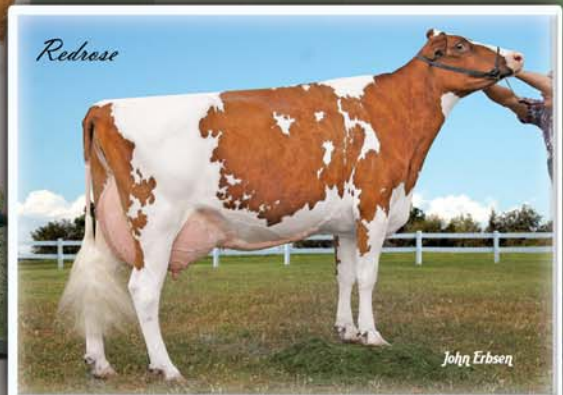

TOUCHDOWN-RED

7H09432 Rosedale TOUCHDOWN-RED ◆ aAa: 243 ◆ DMS: 345

- ◆ The fanciest ADVENT-RED son from the world renowned Redrose (EX-95) family
- ◆ High parent averages for Type and Udder Composite among Red bulls
- ◆ A true show bull that has the ability to put you in the winner's circle

Sire: KHW Kite ADVENT-RED-ET (EX-94)

Dam: Rosedale-L Trudy-Red-ET (VG-88-VG-MS)

2-2 335d 30,590M 4.3% 1,322F 3.3% 1,002P

All-American R&W Jr Calf, 2004; Res. A-A R&W Jr Yrlg, 2005

MGS: Granduc Tribute-ET

MGD: Lavender Ruby Redrose-Red (EX-95-2E-EX-MS)