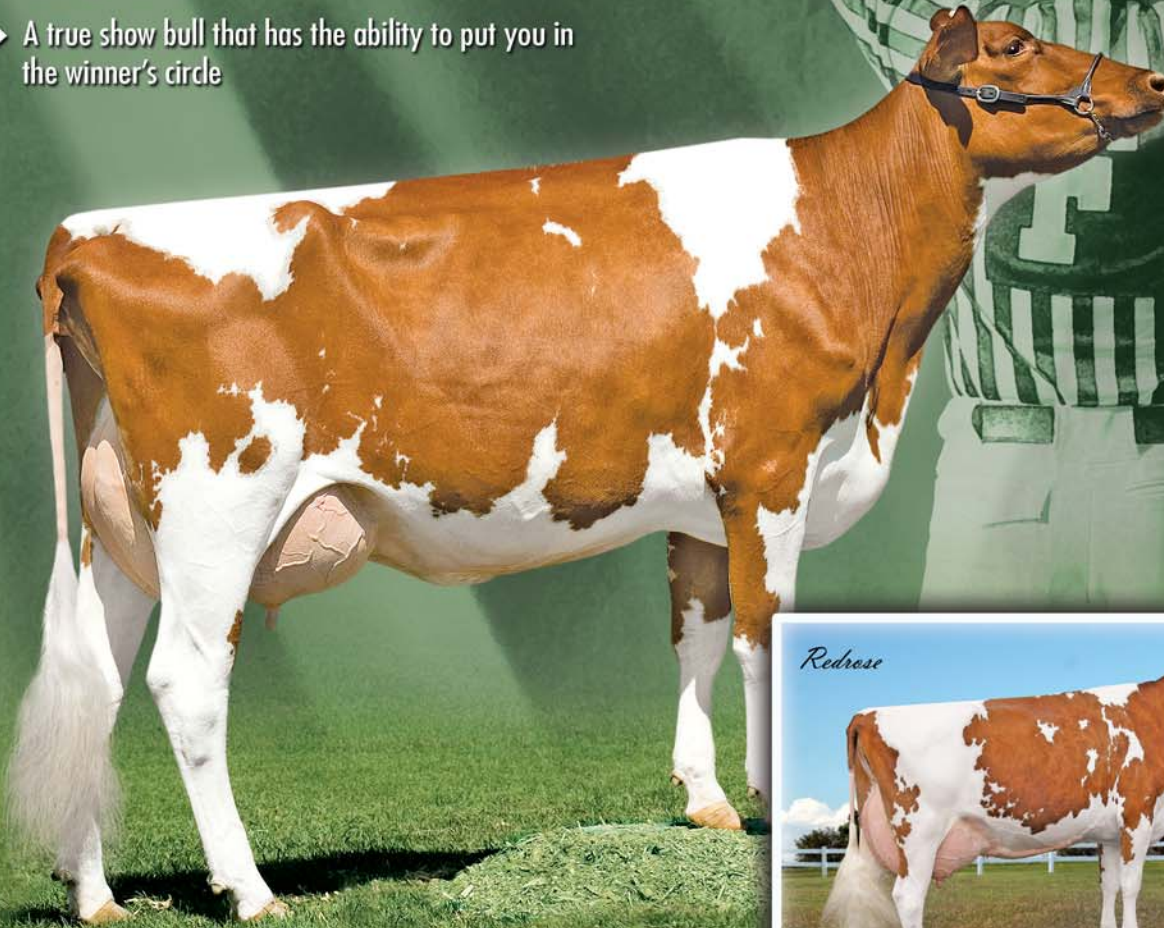

TOUCHDOWN-RED

7H09432 Rosedale TOUCHDOWN-RED ◆ aAa: 243 ◆ DMS: 345

- ◆ The fanciest ADVENT-RED son from the world renowned Redrose (EX-95) family
- ◆ High parent averages for Type and Udder Composite among Red bulls
- ◆ A true show bull that has the ability to put you in the winner's circle

Sire: KHW Kite ADVENT-RED-ET (EX-94)

Dam: Rosedale-L Trudy-Red-ET (VG-88-VG-MS)

2-2 335d 30,590M 4.3% 1,322F 3.3% 1,002P

All-American R&W Jr Calf, 2004; Res. A-A R&W Jr Yrlg, 2005

MGS: Granduc Tribute-ET

MGD: Lavender Ruby Redrose-Red (EX-95-2E-EX-MS)

5-4 365d 42,880M 4.2% 1,803F 3.3% 1,411P

Holstein International Red Cow of the Year

TOUCHDOWN semen qualifies for export to Canada. TMShowcase Selections is a trademark of Select Sires Inc. Product of the USA. 08/07