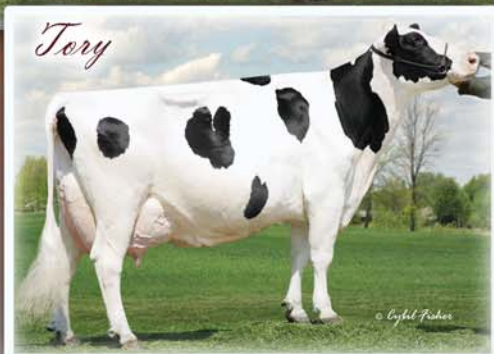

SAHARA-RED

7H09557 Sandy-Valley SAHARA-RED-ET 99%RHA-I ♦ aAa: 234 ♦ DMS: 126,246

- ◆ Dam (VG-89) 2-year-old with 43,000+ lbs of milk & nearly 4.0% fat
- ◆ Grandam is the incomparable Terry Tory (EX-93-2E-GMD-DOM)
- ◆ Made-to-order mating for ADVENT-RED and Rubens bloodlines

Sire: Lichtblick-Red-ET
Dam: Sandy-Valley Spt Savanna-ET (VG-89-VG-MS)
2-1 365d 43,354M 3.9% 1,688F 2.9% 1,260P
MGS: Pursuit September Storm-ET (GM)
MGD: Ricecrest Terry Tory-ET (EX-93-2E-EX-MS-GMD-DOM)
5-1 365d 45,834M 3.9% 1,792F 3.3% 1,496P
6-6 365d 48,840M 3.9% 1,905F 3.0% 1,460P