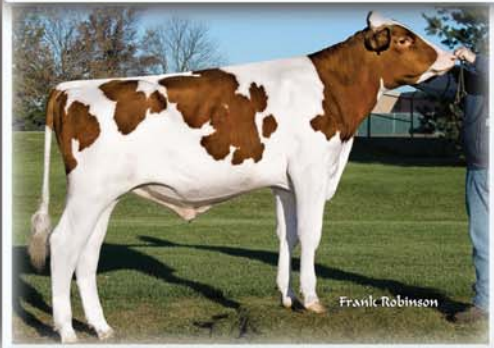

SAHARA-RED

7H09557 Sandy-Valley SAHARA-RED-ET 99%RHA-I ♦ aAa: 234 ♦ DMS: 126,246

- ◆ Dam (VG-89) 2-year-old with 43,000+ lbs of milk & nearly 4.0% fat
- ◆ Grandam is the incomparable Terry Tory (EX-93-2E-GMD-DOM)
- ◆ Made-to-order mating for ADVENT-RED and Rubens bloodlines

Sire: Lichtblick-Red-ET
Dam: Sandy-Valley Spt Savanna-ET (VG-89-VG-MS)
2-1 365d 43,354M 3.9% 1,688F 2.9% 1,260P
MGS: Pursuit September Storm-ET (GM)
MGD: Ricecrest Terry Tory-ET (EX-93-2E-EX-MS-GMD-DOM)
5-1 365d 45,834M 3.9% 1,792F 3.3% 1,496P
6-6 365d 48,840M 3.9% 1,905F 3.0% 1,460P