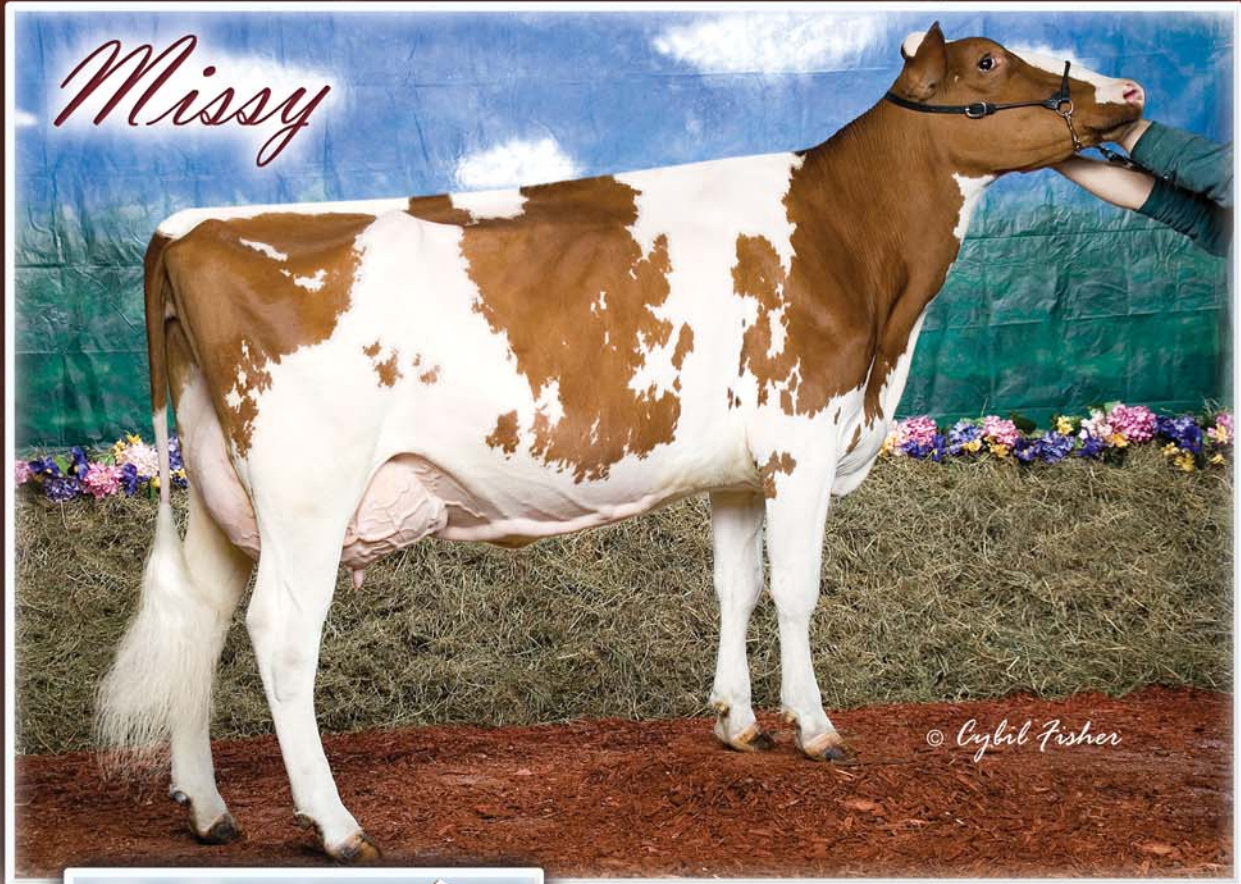

MIDAS-RED

7H09608 Mer-Gold Adv MIDAS-RED-ET 100%RHA-NA ◆ aAa: 132 ◆ DMS: 135,123

- ◆ Exciting ADVENT-RED son from the famous Miata family
- ◆ Dam and grandam are All-American winners
- ◆ Ten generations of Very Good or Excellent dams

Sire: KHW Kite ADVENT-RED-ET (EX-94)
Dam: Derrwyn Special Missy-Red (VG-89-EX-MS)
1-11 305d 22,200M 4.9% 1,085F 3.2% 701P
MGS: Starstruck J Paradox-Red-ET (GM)
MGD: Derrwyn Miss Special-Red-ET (EX-94-2E-EX-MS-DOM)
5-2 305d 37,240M 4.3% 1,591F 2.9% 1,079P
3rd Dam: Derrwyn Factor Miata-Red (EX-94-2E-EX-MS)
6-11 365d 36,900M 4.2% 1,560F 2.8% 1,049P