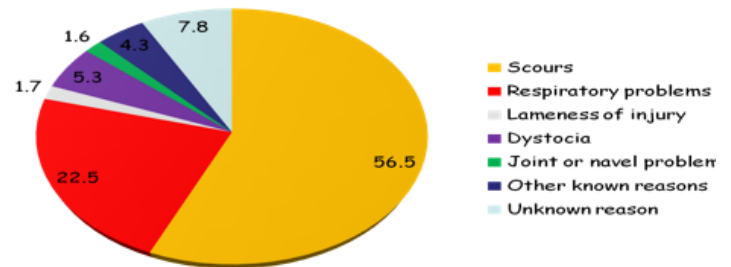

RESEARCH

Scours/diarrhea and respiratory problems: 80%

Scours accounts for 50-75% of deaths in calves less than 3 weeks of age (NAHMS 2007)

YOUR SUCCESS *Our Passion.*

Phone: (614) 873-4683 • www.selectsires.com

®Build A Better Heifer and Your Success Our Passion. are registered trademarks of Select Sires Inc. Buyer assumes all responsibility for use, storage and handling of this product. All claims, representations, and warranties, expressed or implied, are made only by the company responsible for manufacturing and not by Select Sires Inc., its member cooperatives, its agents or employees. Calf Accellyte is manufactured for Select Sires Inc., 11740 US 42N, Plain City, OH 43064.